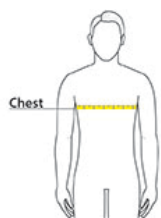

## PRODUCT MEASUREMENTS

	XS	S	M	L	XL
Chest	15 3/4	16 1/2	17 1/2	18 1/2	20
Sleeve Length from Center Back	19 1/4	20 1/4	21 1/4	22 1/4	23 1/4
Body Length at Back	21 1/4	22 3/4	24 1/4	26 1/4	28 1/4

**Chest:** Measured across the chest one inch below armhole when laid flat.

**Sleeve Length from Center Back:** Measure from Center Back neck to shoulder point to sleeve hem.

**Body Length at Back:** Measured from high point shoulder to finished hem at back.

## SIZE CHARTS

	XS	S	M	L	XL
Chest	25-26	26-28	28-30	30-32	32-35

## HOW TO MEASURE

---